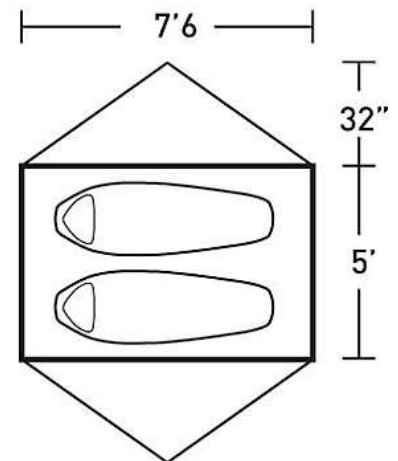

2-Person ALPS Mountaineering Taurus Outfitter Tent

Taurus 2 Outfitter Tent	
Base Size	7'6" L x 5' W
Center Height	3'10"
Vestibule Depth	2'8"
Tent Area	37 ft ²
Vestibule Area	20 ft ²
Total Weight	7 lbs. 6 oz.
Packed Size	1'8" L x 7" D
Pole Diameter	8.5mm AL
2-Person Outfitter Footprint	
Dimensions	7'2" L x 4'8" W
Weight	14.4 oz.
Fabric	Polyester Oxford
Corner Attachment	Webbing Loop

taurus 2 of